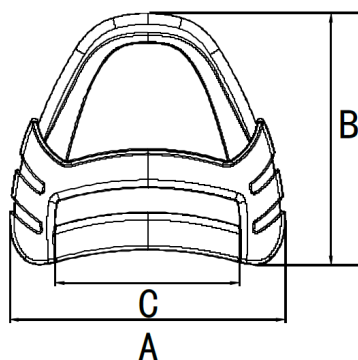

- Appealing
- Resilient
- Strong character, strong hood
- Distinctive
- Excellent low temperature performance down to -40°C

Keppel	Item No.	mm	in	Material	Lowest Expected Tensile Load (LETL)	A (mm)	B (mm)	C (mm)	D (mm)
Keppel KDR25	KDR25	25mm	1"	Acetal	890N	38.32	34.98	25.63	6.06
Keppel KDR40	KDR40	40mm	1-1/2"	Acetal	890N	61.32	55.96	41.00	6.99