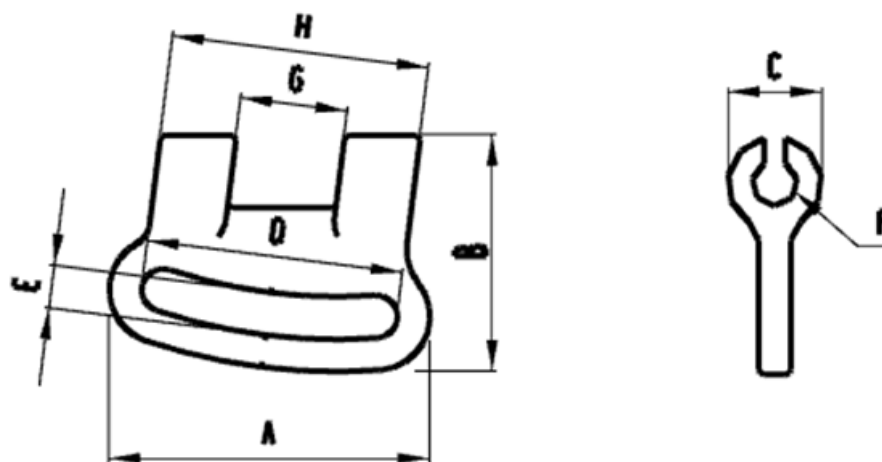

SYDNEY •
 SHANGHAI •
 HONG KONG •
 DALLAS •

WINHIGH®

A Great Catch

Wing

Features

Stylish attachment to securely retain backpack chest-straps

- Strong locking mechanism ensures a firm hold
- Styled webbing curve provides excellent function for tape adjustment
- Quick attachment to sternum piping system

Wing	Item No.	Material	A (mm)	B (mm)	C (mm)	D (mm)	E (mm)	F (mm)	G (mm)	H (mm)
Wing	Wing	Acetal	30.57	22.64	8.92	24.52	4.10	4.30	10.25	24.60

It is the responsibility of the customer to determine the suitability of Winhigh products for use in their particular application