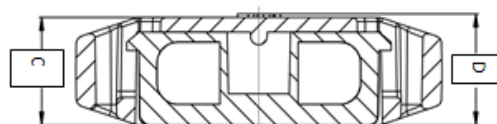

SYDNEY •
 SHANGHAI •
 HONG KONG •
 DALLAS •

WINHIGH®

A Great Catch

HCL-2

Features

“Box-style”, low-profile cordlocks with the ultimate ease-of-use features; offering concealed design options

- Responding to our customers’ design direction
- Very low-profile cordlocks offer design flexibility
- Excellent user ergonomics, easy-push button
- Easy to sew into the garment for “hidden” operation
- Easy-to-use, including one-finger operation
- Very Easy-to-use, including one-finger operation

Cordlock HCL-2

	Item No.	Material	A (mm)	B (mm)	C (mm)	D (mm)
HCL-2	HCL2	Acetal	19.46	20.61	46.81	9.11

It is the responsibility of the customer to determine the suitability of Winhigh products for use in their particular application