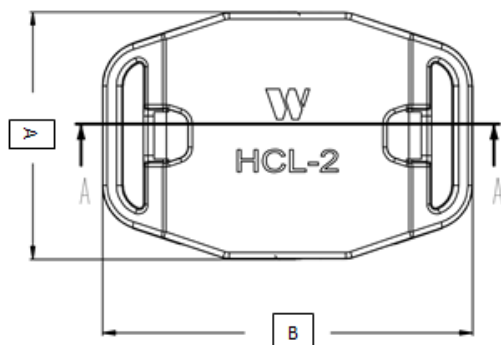

SYDNEY •
 SHANGHAI •
 HONG KONG •
 DALLAS •

WINHIGH®

A Great Catch

HCL-2

Features

“Box-style”, low-profile cordlocks with the ultimate ease-of-use features; offering concealed design options

- Responding to our customers’ design direction
- Very low-profile cordlocks offer design flexibility
- Excellent user ergonomics, easy-push button
- Easy to sew into the garment for “hidden” operation
- Easy-to-use, including one-finger operation
- Very Easy-to-use, including one-finger operation

Cordlock HCL-2

	Item No.	Material	A (mm)	B (mm)	C (mm)	D (mm)
HCL-2	HCL2	Acetal	19.46	20.61	46.81	9.11

It is the responsibility of the customer to determine the suitability of Winhigh products for use in their particular application