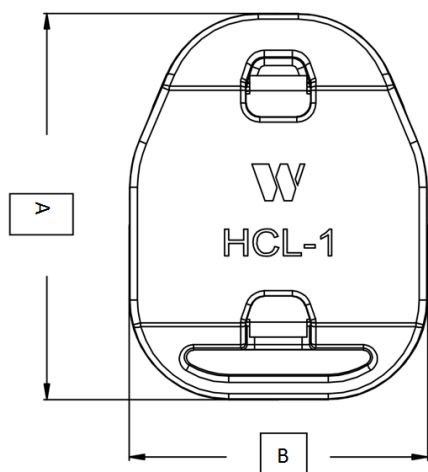

SYDNEY ●
 SHANGHAI ●
 HONG KONG ●
 DALLAS ●

WINHIGH®

A Great Catch

HCL-1

Features

“Box-style”, low-profile cordlocks with the ultimate ease-of-use features; offering concealed design options

- Responding to our customers’ design direction
- Very low-profile cordlocks offer design flexibility
- Excellent user ergonomics, easy-push button
- Easy to sew into the garment for “hidden” operation
- Easy-to-use, including one-finger operation
- Very Easy-to-use, including one-finger operation

Cordlock HCL-1

	Item No.	Material	A (mm)	B (mm)	C (mm)	D (mm)
HCL-1	HCL1	Acetal	15.50	12.00	5.20	5.37

It is the responsibility of the customer to determine the suitability of Winhigh products for use in their particular application