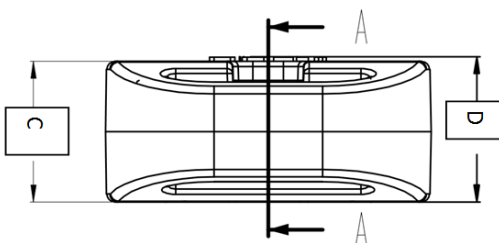

SYDNEY ●
 SHANGHAI ●
 HONG KONG ●
 DALLAS ●

WINHIGH®

A Great Catch

HCL-1

Features

“Box-style”, low-profile cordlocks with the ultimate ease-of-use features; offering concealed design options

- Responding to our customers’ design direction
- Very low-profile cordlocks offer design flexibility
- Excellent user ergonomics, easy-push button
- Easy to sew into the garment for “hidden” operation
- Easy-to-use, including one-finger operation
- Very Easy-to-use, including one-finger operation

Cordlock HCL-1

	Item No.	Material	A (mm)	B (mm)	C (mm)	D (mm)
HCL-1	HCL1	Acetal	15.50	12.00	5.20	5.37

It is the responsibility of the customer to determine the suitability of Winhigh products for use in their particular application