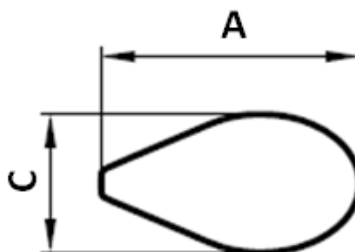

SYDNEY •
 SHANGHAI •
 HONG KONG •
 DALLAS •

WINHIGH®

A Great Catch

FCL-S

Features

Slim barrel cordlock with single webbing slot, all-plastic construction

- A twist on the traditional styled barrel cordlock
- 100% recyclable, environmentally friendly
- All plastic, no risk of false needle detector alarms
- Multiple color and material options offers design flexibility

| Cordlock FCL-S | Item No. | Material | A (mm) | B (mm) | C (mm) |
|----------------|----------|--------------|--------|--------|--------|
| FCL-S | FCL-S | Acetal/Steel | 15.40 | 22.40 | 8.30 |

It is the responsibility of the customer to determine the suitability of Winhigh products for use in their particular application