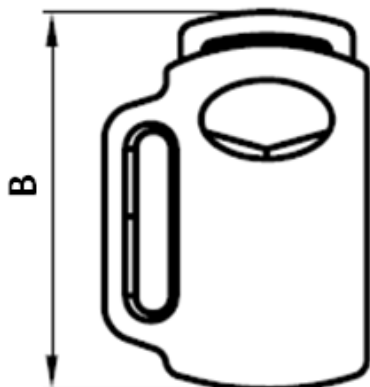

SYDNEY •
 SHANGHAI •
 HONG KONG •
 DALLAS •

WINHIGH®

A Great Catch

FCL-S

Features

Slim barrel cordlock with single webbing slot, all-plastic construction

- A twist on the traditional styled barrel cordlock
- 100% recyclable, environmentally friendly
- All plastic, no risk of false needle detector alarms
- Multiple color and material options offers design flexibility

| Cordlock FCL-S | Item No. | Material | A (mm) | B (mm) | C (mm) |
|----------------|----------|--------------|--------|--------|--------|
| FCL-S | FCL-S | Acetal/Steel | 15.40 | 22.40 | 8.30 |

It is the responsibility of the customer to determine the suitability of Winhigh products for use in their particular application