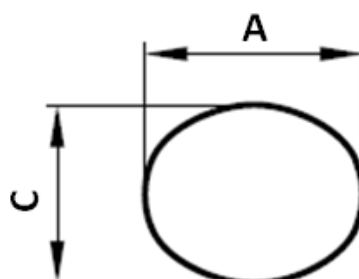

SYDNEY ●
 SHANGHAI ●
 HONG KONG ●
 DALLAS ●

WINHIGH[®]

A Great Catch

FCL-B

Feature

Traditional styled barrel cordlock with two webbing slots, pre-lock function for convenience

- Prelocking feature reduces assembly time, easier for assembly personnel
- Innovative design allows easy threading, a single squeeze releases the spring
- Special-grade stainless steel, avoids false needle detector alarms
- Two lanyard tie-down holes for easy one-hand operation

Cordlock FCL-B	Item No.	Material	A (mm)	B (mm)	C (mm)
FCL-B	FCL-B	Acetal/Steel	14.80	22.40	10.40

It is the responsibility of the customer to determine the suitability of Winhigh products for use in their particular application