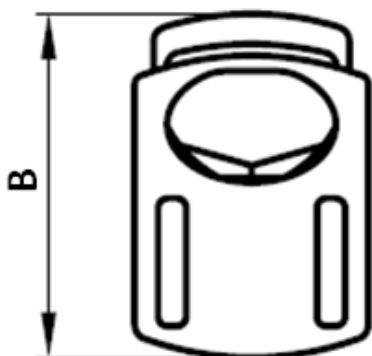

SYDNEY ●
 SHANGHAI ●
 HONG KONG ●
 DALLAS ●

WINHIGH[®]

A Great Catch

FCL-B

Feature

Traditional styled barrel cordlock with two webbing slots, pre-lock function for convenience

- Prelocking feature reduces assembly time, easier for assembly personnel
- Innovative design allows easy threading, a single squeeze releases the spring
- Special-grade stainless steel, avoids false needle detector alarms
- Two lanyard tie-down holes for easy one-hand operation

Cordlock FCL-B	Item No.	Material	A (mm)	B (mm)	C (mm)
FCL-B	FCL-B	Acetal/Steel	14.80	22.40	10.40

It is the responsibility of the customer to determine the suitability of Winhigh products for use in their particular application