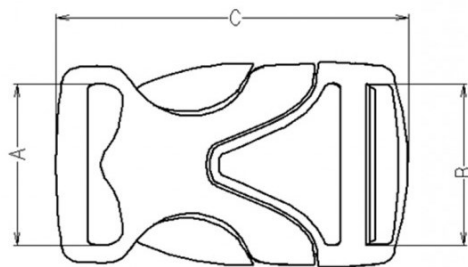

## Features

**Light-weight side-release buckle with curved shape and contoured body**

- Evoking an image of a fox, fashionable and appealing
- Light weight with V-shaped open space on body
- High tensile strength to weight ratio
- Dual finishes on latching arms
- Self guide shape for ease of use
- Tracking System™ on back side
- Audible click on closing
- Excellent low temperature performance down to -40°C

FOX SR	Item No.	mm	in	Material	Lowest Expected Tensile Load (LETL)	A (mm)	B (mm)	C (mm)	D (mm)
FOX-16	FOX16	16mm	5/16"	Acetal	534N	16.00	16.00	45.10	9.40
FOX-20	FOX20	20mm	3/4"	Acetal	534N	20.00	20.00	46.30	9.40
FOX-25	FOX25	25mm	1"	Acetal	668N	25.00	25.00	55.00	9.90
FOX-40	FOX40	40mm	1-1/2"	Acetal	668N	38.80	38.80	63.30	13.00