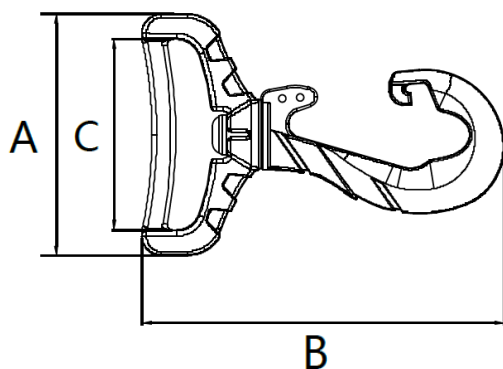

- Appealing
- Resilient
- Strong character, strong hood
- Distinctive
- Excellent low temperature performance down to -40°C

Keppel	Item No.	mm	in	Material	Lowest Expected Tensile Load (LETL)	A (mm)	B (mm)	C (mm)	D (mm)
Keppel KH 25	KH25	25mm	1"	Acetal/Steel	600N	35.70	75.19	25.50	14.80
Keppel KH 40	KH40	40mm	1-1/2"	Acetal/Steel	668N	50.70	76.24	40.00	14.80